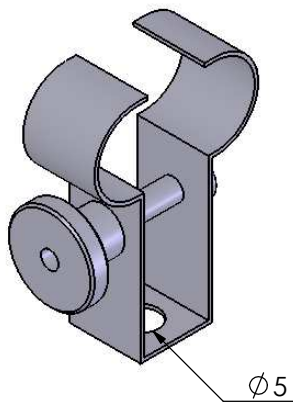

TECHNICAL DATA

Materials : Stainless steel

Accessory		Modif	0					
		Date	01/10/2018					
Holder Twin 11x23 clamp (kit)		Comments						
Date	TOSHIBA		Original					
01/10/2018								