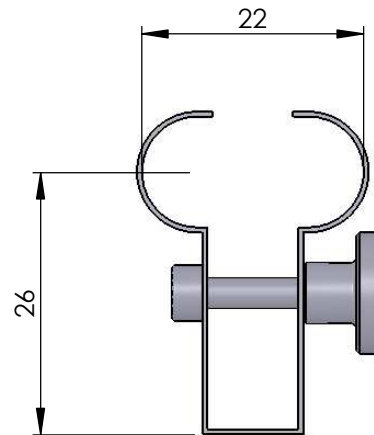

TECHNICAL DATA

Materials : Stainless steel

Accessory		Modif	0					
		Date	01/10/2018					
Holder Twin 11x23 clamp (kit)		Comments						
Date	TOSHIBA		Original					
01/10/2018								