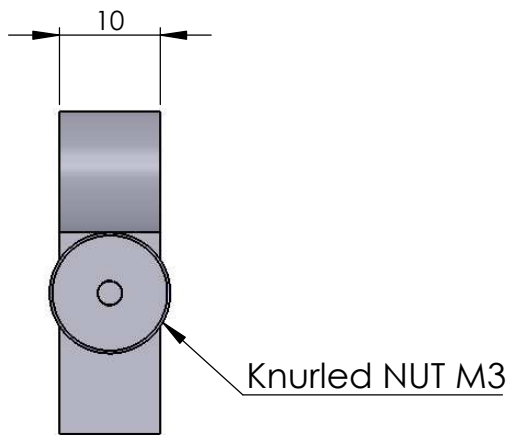

TECHNICAL DATA

Materials : Stainless steel

Accessory		Modif	0					
		Date	01/10/2018					
Holder Twin 11x23 clamp (kit)		Comments						
Date	TOSHIBA		Original					
01/10/2018								