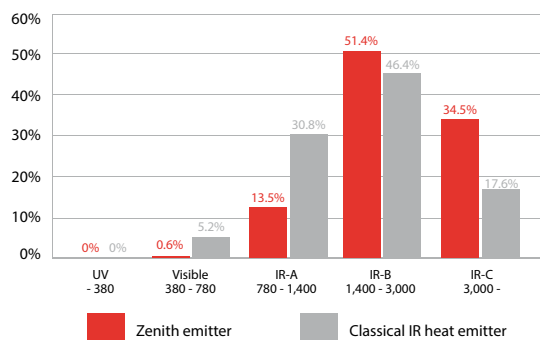

TOSHIBA ZENIT Emitter IR heat proportion (internal comparison)

Connect to :
www.toshiba-lighting.com

Contact us :
TOSHIBA LIGHTING PRODUCTS (France)
42 Rue St Dizier
54000 Nancy
Phone : + 33 (0) 3 83 39 00 83