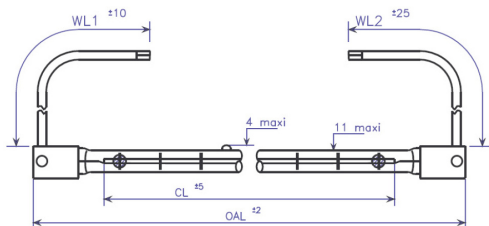

## Type I

Available **MAGIC FIT**

Désignation	Watts (W)	Volts (V)	Wire length WL1 (mm)	Wire length WL2 (mm)	Connection terminal end	Overall length OAL (mm)	Heating length CL (mm)	Burning Position	Ave. Life Hours	Order number	Technical drawing
JHT 235V 350W 550 BfU	350	235	300 ± 10	1590 ± 25	Splice	626 ± 2	550	Universal	5000	4JHS170	EM-907
JHT 235V 500W 550 BfU	500	235	300 ± 10	1590 ± 25	Splice	626 ± 2	550	Universal	5000		EM-1555
JHT 235V 500W 700 BfU	500	235	300 ± 10	1590 ± 25	Splice	785 ± 2	700	Universal	5000	4JHS025	EM-905
JHT 235V 750W 700 BfU	750	235	300 ± 10	1590 ± 25	Splice	785 ± 2	700	Universal	5000	4JHS169	EM-906