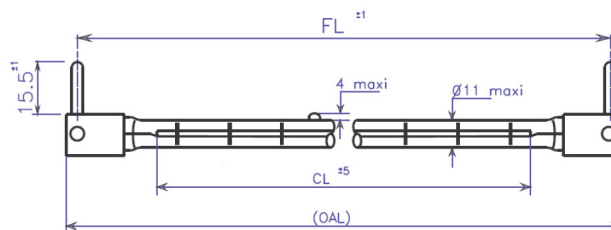

## Type I

Available **MAGIC FIT**

Désignation	Watts (W)	Volts (V)	Wire length WL1 (mm)	Wire length WL2 (mm)	Connection terminal end	Overall length OAL (mm)	Heating length CL (mm)	Burning Position	Ave. Life Hours	Order number	Technical drawing
JHT 235V 350W 550 BfU	350	235	300 ± 10	1590 ± 25	Splice	626 ± 2	550	Universal	5000	4JHS170	EM-907
JHT 235V 500W 550 BfU	500	235	300 ± 10	1590 ± 25	Splice	626 ± 2	550	Universal	5000		EM-1555
JHT 235V 500W 700 BfU	500	235	300 ± 10	1590 ± 25	Splice	785 ± 2	700	Universal	5000	4JHS025	EM-905
JHT 235V 750W 700 BfU	750	235	300 ± 10	1590 ± 25	Splice	785 ± 2	700	Universal	5000	4JHS169	EM-906